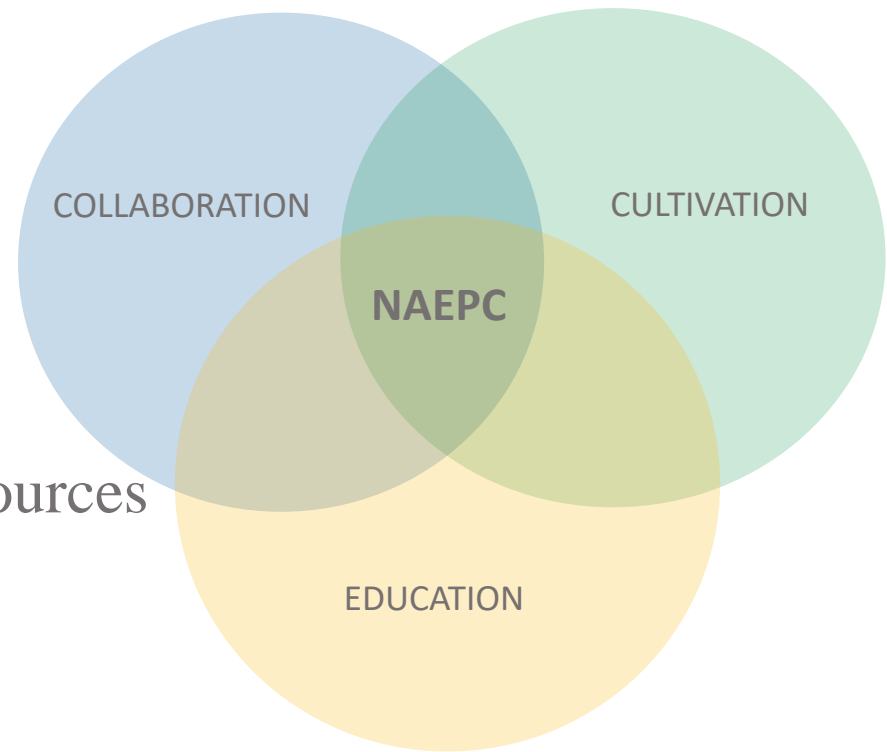

Council Services Presentation

2022

The national network of 270 local estate planning councils and their estimated 30,000 members focused on

EXCELLENCE IN ESTATE PLANNING

and the delivery of exceptional resources and unsurpassed education.

Welcome to NAEPC.

[Watch our video](#) >

STANDARD BENEFITS OF MEMBERSHIP

- Online acknowledgment as an affiliated local council with contact information for council contact placed on www.NAEPC.org
- Benefits, education and publications for your members
- Benefits just for the estate planning council
- Regular communication from NAEPC for council leadership
- Access to private council leader group on LinkedIn
- Member retention through use of Council-Nominated Accredited Estate Planner[®] designation program
- Leadership development at Council Leadership Day and Regional Leadership Day programs
- Assistance with programming (no-charge speaker program, online speaker library and webinars)
- Resources and sample documents